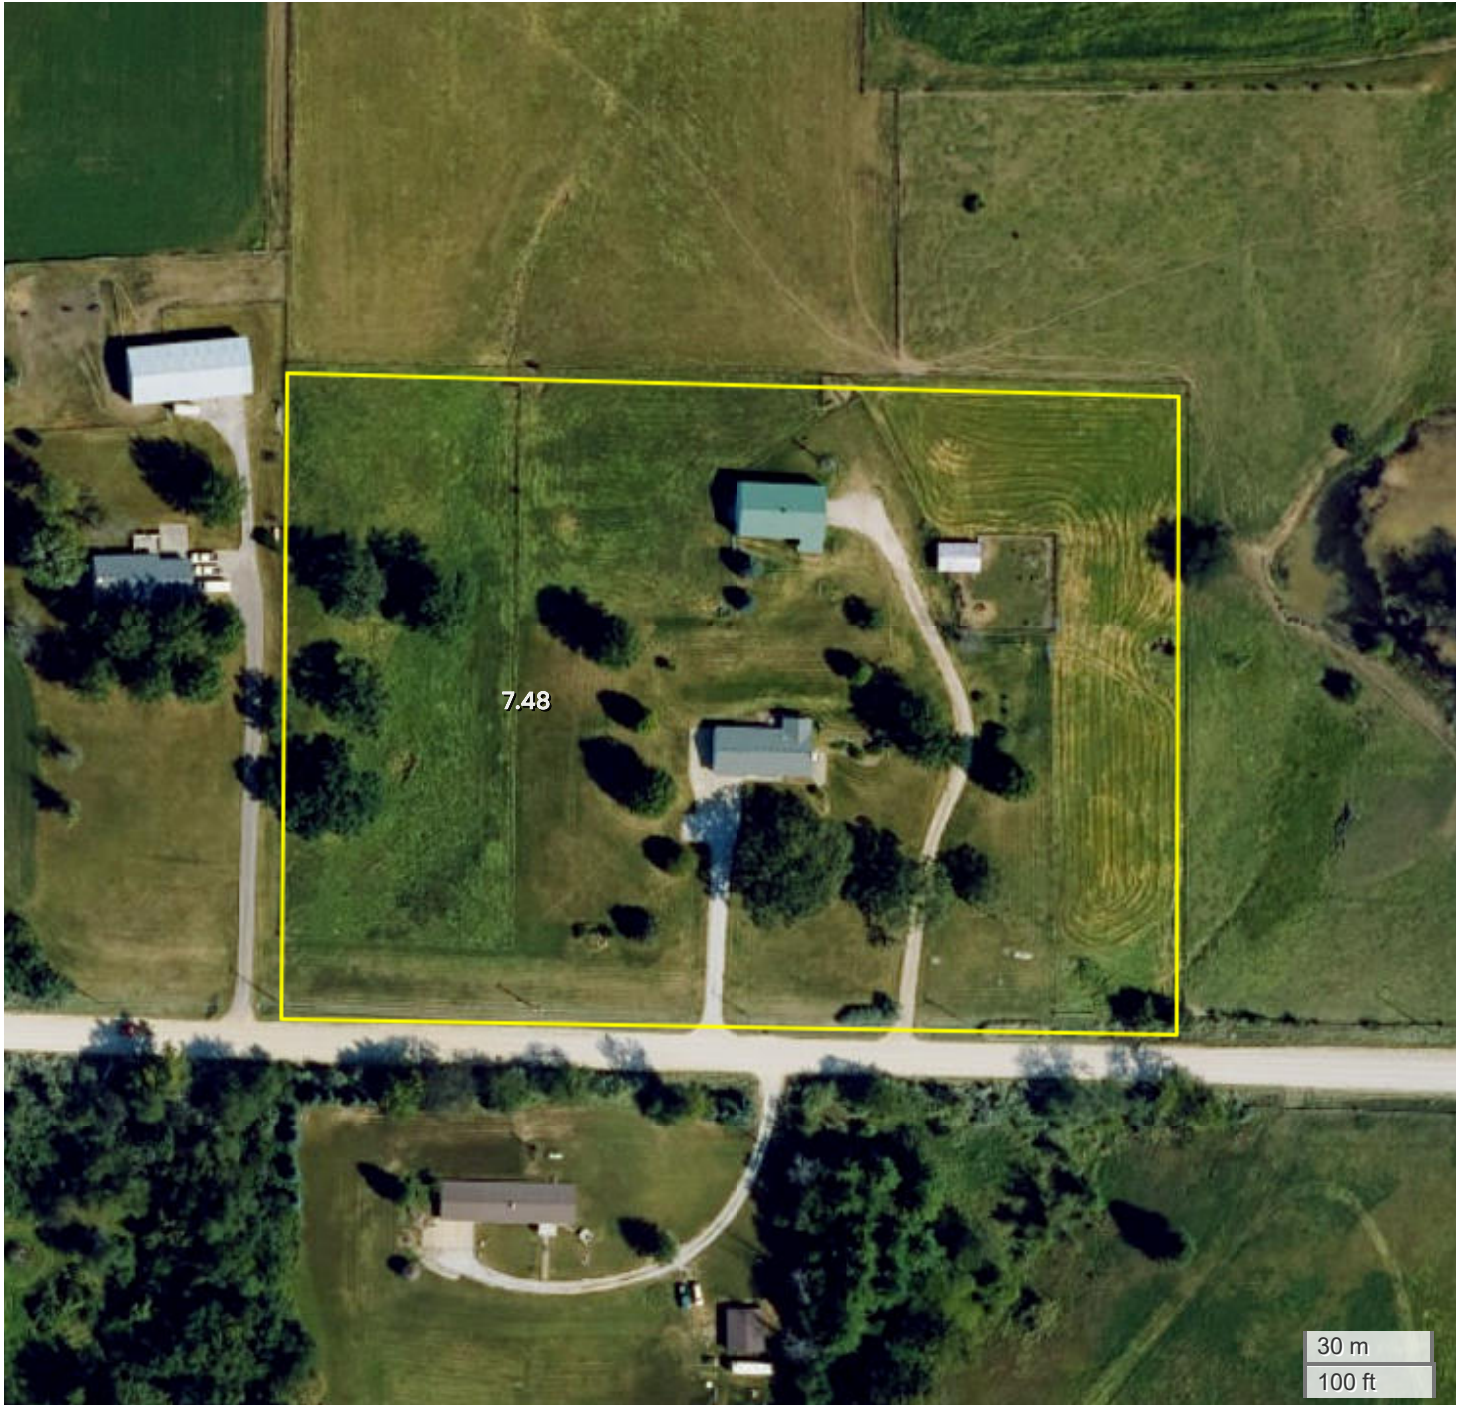

DAROLD AND JANET VAN RYSWYK REVOCABLE TRUST (7.48 AC TOTAL, 0 AC TILLABLE)

AERIAL MAP

Center: 41.350881, -93.514272

28-76N-23W

Lincoln Township

Warren County, IA

FarmWorth, LLC makes no warranties, express or implied, regarding the accuracy of any information provided through FarmWorth.com. User is solely responsible for independently verifying all information prior to use and waives any claims against FarmWorth, LLC arising from inaccuracies in such information.